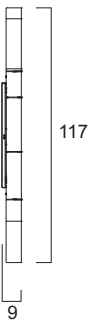

Designer: Diseño Metalarte

Year: 2017

Description:

Ceiling or wall ceiling. Dali Push regulation.

Feature:

Environment: Indoor
Estructure: Iron sheet, opal plastic diffuser.
Voltage: 220...240V 50/60Hz
Supply: Connection strip
Lamp: LED, 3000K / 2700K
Power Mondrian Pe: 23W
Power Mondrian Me: 47W
Power Mondrian Gr: 85W
Weight product Pe: 5,2Kg
Weight product Me: 10,6Kg
Weight product Gr: 24,6Kg
Weight packaging Pe: 7,6Kg
Weight packaging Me: 18Kg
Weight packaging Gr: 36,4Kg

References:

Mondrian, 2700K

171208901 - Mondrian Pe, 2700K, Anthracite
171206201 - Mondrian Pe, 2700K, Copper
171200201 - Mondrian Pe, 2700K, Matt Gold

171308901 - Mondrian Me, 2700K, Anthracite
171306201 - Mondrian Me, 2700K, Copper
171300201 - Mondrian Me, 2700K, Matt Gold

171408901 - Mondrian Gr, 2700K, Anthracite
171406201 - Mondrian Gr, 2700K, Copper
171400201 - Mondrian Gr, 2700K, Matt Gold

Mondrian, 3000K

171208900 - Mondrian Pe, 3000K, Anthracite
171206200 - Mondrian Pe, 3000K, Copper
171200200 - Mondrian Pe, 3000K, Matt Gold

171308900 - Mondrian Me, 3000K, Anthracite
171306200 - Mondrian Me, 3000K, Copper
171300200 - Mondrian Me, 3000K, Matt Gold

171408900 - Mondrian Gr, 3000K, Anthracite
171406200 - Mondrian Gr, 3000K, Copper
171400200 - Mondrian Gr, 3000K, Matt Gold

IP
20

E27

xxKg

xxKg

metalarte 271108901

This luminaire is compatible with bulbs of the energy classes:

874/2012