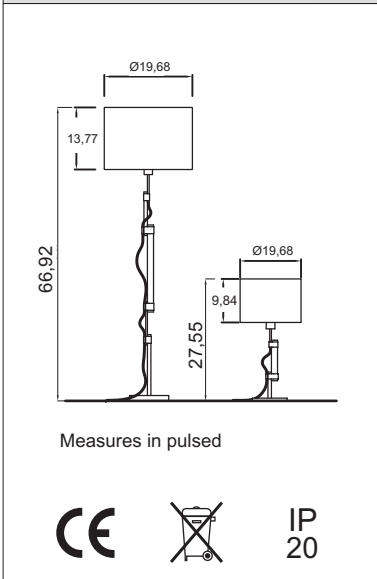

References:

498604700 - Frank m, Bright Black
398404700 - Frank p, Bright Black

870882500 - Shade Frank m, White
870884700 - Shade Frank m, Black
870982500 - Shade Frank p, White
870984700 - Shade Frank p, Black