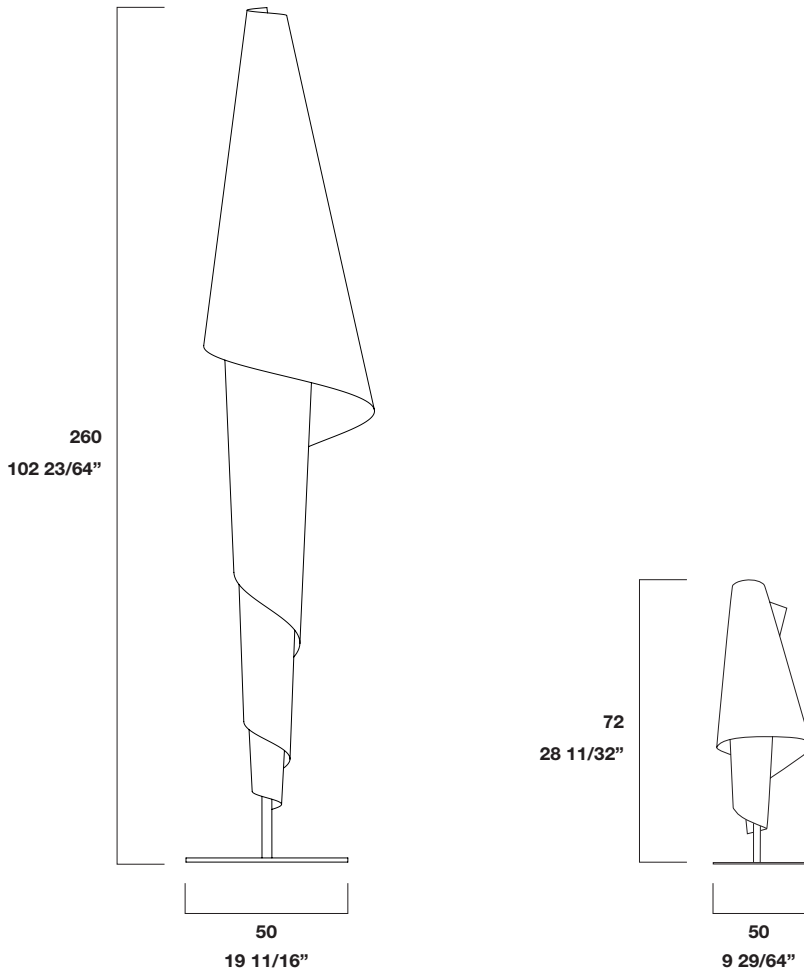

**Alta Costura**  
**Technical information**

**New typology of lamps based on the Alta Costura of Metalarte. Serves to support any flag or banner. Available in two versions, floor lamp (L) and table lamp (S). Backlight shade, black base and column in Axalta paint.**

Original design Josep Aregall

Alta Costura Flags design  
Josep Aregall & Ramón Úbeda

Dimensions cm / inches

**Alta Costura Flags L**

Shade Alta Costura Flags

3269047XX Backlight customizable

Luminaire

G13 2 x 30W